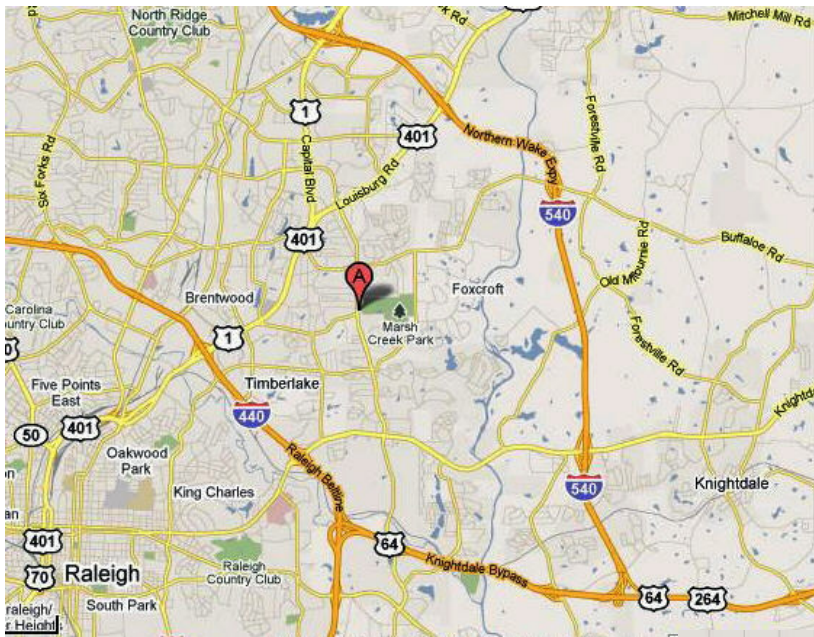

Directions to Raleigh SeniorNet Learning Center

Raleigh SeniorNet is proud to announce with the September 2011 class session we will have all classes and seminars at the new Marsh Creek Community Center located in Marsh Creek Park, 3050 New Hope Road.

The Marsh Creek Community Center is located in the back part of Marsh Creek Park. There is one main road that runs through the park and there are directional sign guiding you to the Community Center. The Park is located at 3050 New Hope Rd. Following are maps and directions to Marsh Creek Park.

From North Raleigh: Millbrook Rd crosses Capital Blvd and becomes New Hope Rd. Stay on New Hope as it crosses Louisburg Rd and Buffalo Rd. On your left you will pass Trinity Presbyterian Church. Just before Marsh Creek Rd stoplight, use the center turn lane at the green city park sign and turn left into Marsh Creek Park.

From South / East Raleigh: From New Bern Av turn North on New Hope Rd going pass the Skycrest Dr. intersection. Marsh Creek Rd will dead end on your right. Just after the Marsh Creek Rd. stoplight take the second right turn into Marsh Creek Park. Turn at the green city park marker.